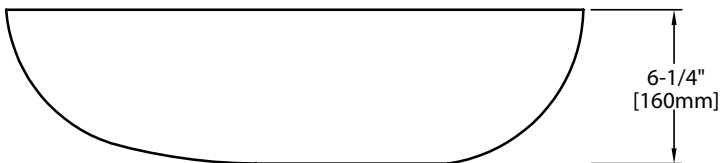

# DSE-SRV00

SOLID RESIN VESSEL SINK

### Style:

- Solid Resin Vessel
- Single Bowl
- Egg

### Size:

- Overall: 23-5/8" x 13-3/4" x 6-1/4"